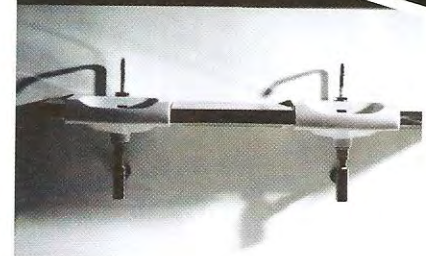

9 311484 028000 03

▶ **STICK-ON STORAGE**

Everloc Double Corner Basket, \$55, has suction cup technology that holds up to 15 kilos and doesn't need drilling or screwing to install. www.everloc.com.au

▶ **CLASSY LOO**

For contemporary style and to save on floor space, the black Catalano Zero 55 Nero, \$1450, is a wall-hung toilet with concealed cistern. www.rogerseller.com.au

▶ **MODERN MIXER**

With a three-star WELS rating the Murano Mixer tap, \$3407, from Cass Brothers brings water savings and elegance with a contemporary update. www.cassbrothers.com.au

▶ **STREAMLINED SINK**

The Inka by Paco Jaanson is a semi-recessed basin, from \$620, and benchtop, from \$260, that can be mounted individually or side by side. The finish comes in white or chocolate. www.pacojaanson.com.au

SPLURGE

▶ **BATHING ELEGANCE**

The freestanding La Belle bath, \$13,000 for the 1800 x 800mm size from Villeroy & Boch, is made of Quaryl, a quartz and acrylic mix designed to resist staining and retain heat. www.villeroy-boch.com