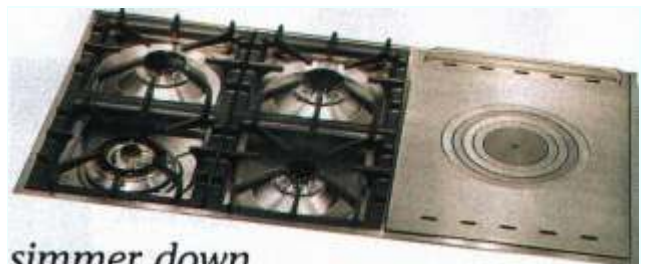

simmer down

DESIGNED FOR HOME cooks by professional chefs, ILVE's new interchangeable PD100S - P150S series simmer plate is perfect for recipes requiring low heat for slow cooking up to the extremely high temperatures required for stir-frying. Available in various cooktop sizes from 100cm to 150cm, the simmer plate features the highest quality brass burner and cast-iron construction.

P 02 8569 4600
WWW.ILVE.COM.AU