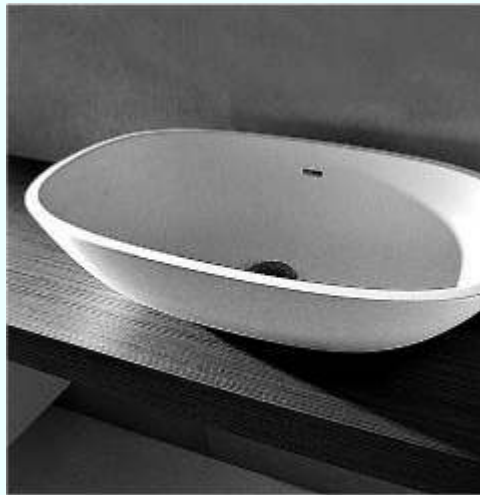

AERI IN EBONY BY PACO JAANSON

Benefits:

The collection is made from an innovative 7mm all-natural birch wood with a beautiful ebony finish

The finish is protected by high-grade marine lacquer

Price: From $770. For more information, call Paco Jaanson on 1800 006 260 or visit www.pacojaanson.com.au