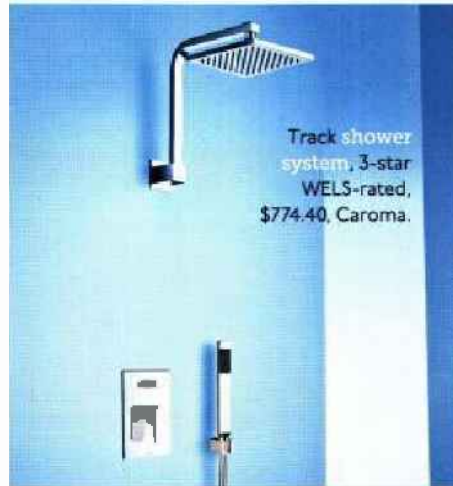

SHOWERS

COMPILED BY HELEN ADAMS

BARGAIN

Novara 'SHA01' showerhead
1.2m, 3-star WELS-
rated, \$97.90, Abey.

Niklas 'Pearl' 250
square, 3-star WELS-rated, \$255, Reece.

Raymor 'Academy I'
rain shower,
3-star WELS-rated,
\$209, Tradelink.

MID-RANGE

Niklas 'Pure' 105
Eco shower,
3-star WELS-
rated, \$349,
Reece.

Track shower
system, 3-star
WELS-rated,
\$774.40, Caroma.

Kohler 'Rain' duet
shower column,
3-star WELS-rated,
\$605, Tradelink.

SPLASH OUT

D38 shower
column
(no WELS rating),
\$2300, Páco Jansson.

Kohler 'WaterTite'
shower column with four
integrated spray tiles, 2-star
WELS-rated, \$1009, Tradelink.

5712ws column shower
column, 4-star WELS-rated,
\$1906 plus tapware
(1425CR78 shown, \$632),
Acqua Classica.

Spray 'Quattro' shower head, 3-star WELS-rated, \$350, Rogerseller.

Fontana round gooseneck shower, 3-star WELS-rated, \$324.50, Abey.

Myriad Cross shower set circle flange, 3-star WELS-rated, \$343, Dorf.