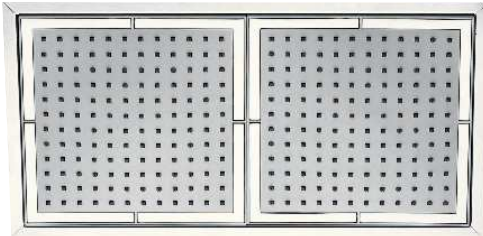

THE W

Make a splash

From colour to texture to sculptural tapware, the latest bathroom trends are all about making a statement in style

Teknobil Plus twin overhead **shower**, \$999, from Reece, 1800 032 566, reece.com.au.

Southcape X-Stream floor-mounted **bath spout**, \$1650, from Christiaan's, (07) 3357 7713, christiaans.com.au.

Riverstone **basin**, \$148, from Good Dharma, High Wycombe, 9454 9529, gooddharma.com.au.

Sussex Pol **mixer**, \$649, from Reece.

Cibo Eco 900 wall-hung **vanity**, \$1977 (excludes basin and tapware), from Reece.

Milli Edge Swivel **bath spout**, \$220, from Reece.

Kos Morphing freestanding **bath**, \$9500, from Candana Designs, (02) 9389 8631, candana.com.au.

Jersey Mix 316mm x 900mm **tile** (above), \$98.50 per sqm, and Sea Silver 333mm x 1000mm **tile** (right), \$295 per sqm, from Ceramo, Osborne Park, 9445 1777, ceramo.com.au.

Paco Jaanson Batlo
mixer, \$700,
1300 006 260,
pacojaanson.com.au.