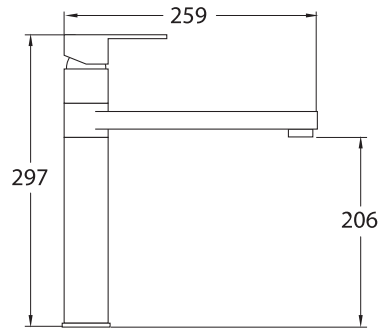

paco jaanson

ISIS

Sink Mixer - Polished Chrome
Product Code: ALS-ISSM

Dimensions

50mm (w) x 259mm (d) x 297mm (h)

DESCRIPTION

Every piece in the ISIS tapware range is the result of an evolution of thought and purpose that can only be achieved with the collaboration of knowledge and experience of the best professionals drawn from architecture, graphic, industrial and fashion design. All disciplines brought together to develop and create something truly special.