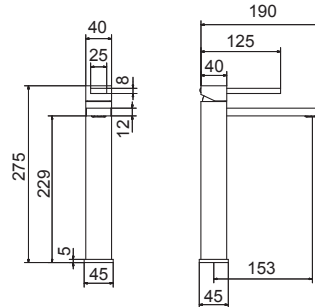

paco jaansōn

JEKYLL+HYDE IB RUBINETTERIE

Tall Basin Mixer

Product Code: DJ202 - Open Handle or DJ202RU - Solid Handle

Dimensions

40mm (w) x 190mm (d) x 275mm (h)

Design Davide Bregoli

DESCRIPTION