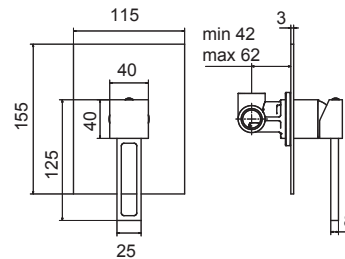

The mixer taps feature an eye-catching, squarish geometrical design, and are available with spout and wall diverters, in a range of different sizes and styles to suit any bathroom transformation.

Let your darker side run wild.

PRICING STRUCTURE

Retail Pricing:

DJ300 - Open Handle	RU300 - Solid Handle
\$425.00 gst inclusive	\$425.00 gst inclusive

Dimensions

115mm (w) x 103mm (d) x 155mm (h)

Design Davide Bregoli

Features

Solid Brass Construction