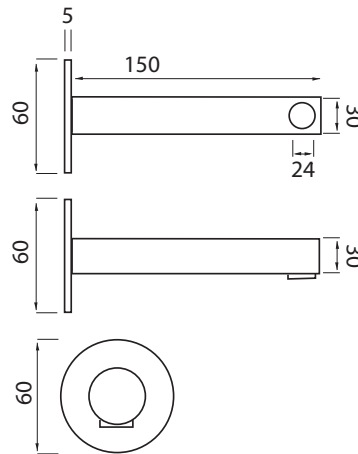

paco jaanson

RONDO

Bath Spout - Polished Chrome
150mm ALS-40897

Dimensions

60mm (w) x 150mm (d) x 60mm (h)

DESCRIPTION

The Rondo Range is a select group of exceptional pieces of high-quality design, artistic and hi-tech. Captivating and enthralling there is something to enhance any bathroom space that is designed with an evolutionary flair and suitable for the consumer that demands the highest level of finish.

Features

Minimalist Bath Spout

Heavyweight Solid Brass Construction

Stylish Chrome Plated Finish

15 Years Limited Manufacturers Warranty

Other Finishes - Matt Black*

- Matt White*

- Bronze*