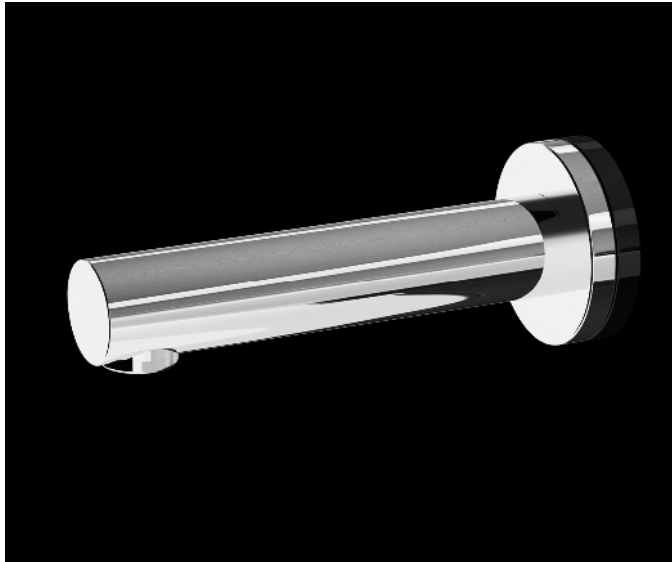

paco jaanson

RONDO

Bath Spout - Polished Chrome
150mm ALS-40897

Dimensions

60mm (w) x 150mm (d) x 60mm (h)

DESCRIPTION

The Rondo Range is a select group of exceptional pieces of high-quality design, artistic and hi-tech. Captivating and enthralling there is something to enhance any bathroom space that is designed with an evolutionary flair and suitable for the consumer that demands the highest level of finish.

Features

Minimalist Bath Spout

Heavyweight Solid Brass Construction

Stylish Chrome Plated Finish

15 Years Limited Manufacturers Warranty

Other Finishes - Matt Black*

- Matt White*

- Bronze*