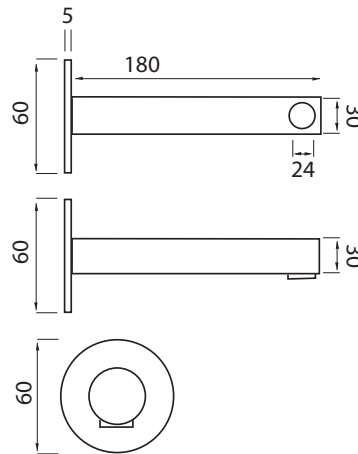

paco jaanson

RONDO

Bath Spout - Polished Chrome
180mm ALS-40894

Dimensions

60mm (w) x 180mm (d) x 60mm (h)

DESCRIPTION

The Rondo Range is a select group of exceptional pieces of high-quality design, artistic and hi-tech. Captivating and enthralling there is something to enhance any bathroom space that is designed with an evolutionary flair and suitable for the consumer that demands the highest level of finish.

PRICING STRUCTURE

Retail Pricing:

150mm ALS-40897	180mm ALS-40894	220mm ALS-40899
\$99.00 gst inc.	\$99.00 gst inc.	\$99.00 gst inc.

Features

Minimalist Bath Spout

Heavyweight Solid Brass Construction

Stylish Chrome Plated Finish