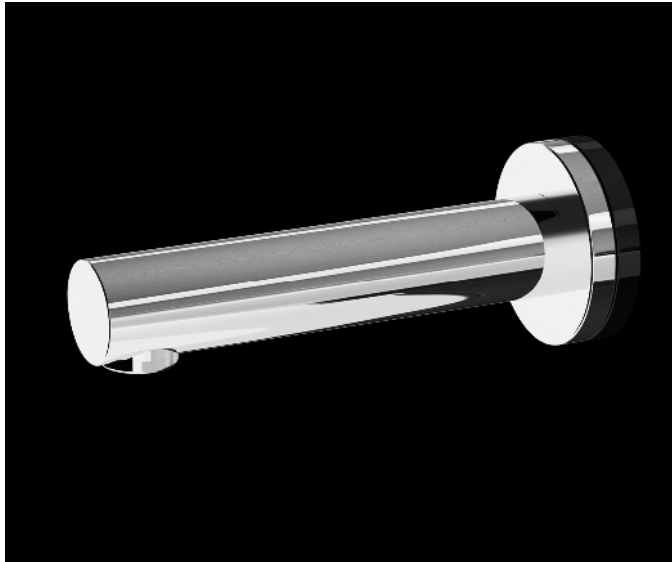

paco jaanson

RONDO

Bath Spout - Polished Chrome
180mm ALS-40894

Dimensions

60mm (w) x 180mm (d) x 60mm (h)

DESCRIPTION

The Rondo Range is a select group of exceptional pieces of high-quality design, artistic and hi-tech. Captivating and enthralling there is something to enhance any bathroom space that is designed with an evolutionary flair and suitable for the consumer that demands the highest level of finish.

PRICING STRUCTURE

Retail Pricing:

150mm ALS-40897	180mm ALS-40894	220mm ALS-40899
\$99.00 gst inc.	\$99.00 gst inc.	\$99.00 gst inc.

Features

Minimalist Bath Spout

Heavyweight Solid Brass Construction

Stylish Chrome Plated Finish