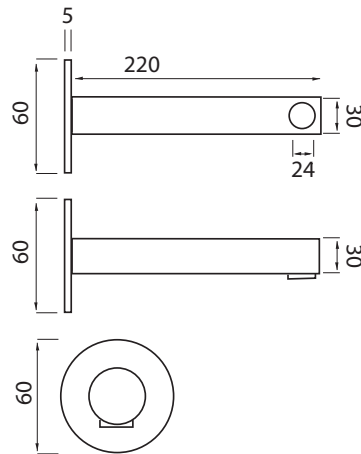

paco jaanson

RONDO

Bath Spout - Polished Chrome
220mm ALS-40899

Dimensions

60mm (w) x 220mm (d) x 60mm (h)

DESCRIPTION

The Rondo Range is a select group of exceptional pieces of high-quality design, artistic and hi-tech. Captivating and enthralling there is something to enhance any bathroom space that is designed with an evolutionary flair and suitable for the consumer that demands the highest level of finish.

Features

Minimalist Bath Spout

Heavyweight Solid Brass Construction

Stylish Chrome Plated Finish

15 Years Limited Manufacturers Warranty

Other Finishes - Matt Black*

- Matt White*

- Bronze*