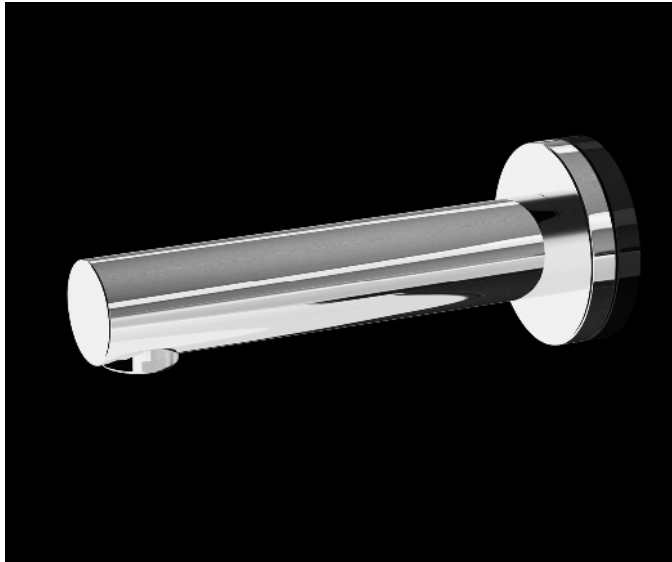

paco jaanson

RONDO

Bath Spout - Polished Chrome
220mm ALS-40899

Dimensions

60mm (w) x 220mm (d) x 60mm (h)

DESCRIPTION

The Rondo Range is a select group of exceptional pieces of high-quality design, artistic and hi-tech. Captivating and enthralling there is something to enhance any bathroom space that is designed with an evolutionary flair and suitable for the consumer that demands the highest level of finish.

Features

Minimalist Bath Spout

Heavyweight Solid Brass Construction

Stylish Chrome Plated Finish

15 Years Limited Manufacturers Warranty

Other Finishes - Matt Black*

- Matt White*

- Bronze*