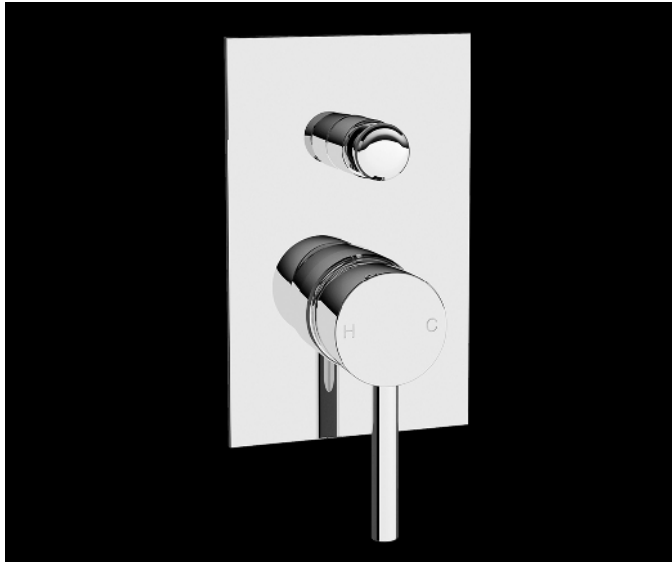

## RONDO

Wall Diverter Mixer - Polished Chrome  
Square Plate ALS-ROD - Round Plate ALS-RODXL

## DESCRIPTION

The Rondo Range is a select group of exceptional pieces of high-quality design, artistic and hi-tech. Captivating and enthralling there is something to enhance any bathroom space that is designed with an evolutionary flair and suitable for the consumer that demands the highest level of finish.