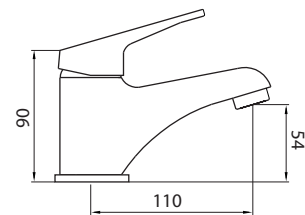

## STANDART

Basin Mixer - Polished Chrome  
 Product Code: ALS-41302 or ALS-41302SLD (Solid Handle)

Medical Lever (Optional)  
 ALS-R167MED

Solid Handle

ALS-41302

Medical Handle ALS-R167MED

Solid Handle