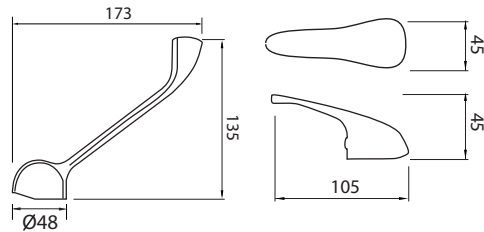

## STANDART

Basin Mixer - Polished Chrome  
 Product Code: ALS-41302 or ALS-41302SLD (Solid Handle)

Medical Lever (Optional)  
 ALS-R167MED

Solid Handle

ALS-41302

Medical Handle ALS-R167MED

Solid Handle