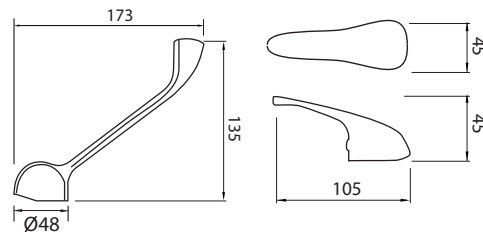

## STANDART

Sink Mixer - Polished Chrome  
 Product Code: ALS-41303 or ALS-41303SLD (Solid Handle)

### Dimensions

55mm (w) x 253mm (d) x 100mm (h)

Medical Lever (Optional)  
 ALS-R167MED

Solid Handle