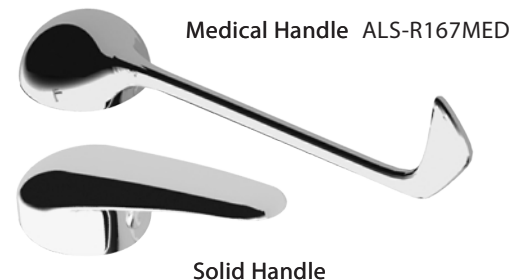

Solid Handle

Features

Solid Brass Construction

Stylish Chrome Plated Finish

15 Years Limited Manufacturers Warranty

Other Finishes - Matt Black*

- Matt White*
- Bronze*
- Aged Bronze*
- Rose Gold*
- Platinum*
- Copper*
- Brass*
- Antique Brass*

*By Special Order

PRICING STRUCTURE

Retail Pricing:

ALS-41303 or ALS-41303SLD	ALS-R167MED (Opt. Extra)
$109.00 gst inclusive	$29.00 gst inclusive

PACO JAANSON BATHROOM INNOVATIONS
Copyright © 2015 All rights reserved

Telephone : 1800 006 260

Email - info@pacojaanson.com.au

www.pacojaanson.com.au