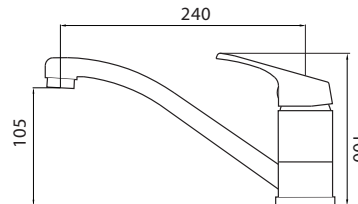

## STANDART

Sink Mixer - Polished Chrome  
 Product Code: ALS-41303 or ALS-41303SLD (Solid Handle)

### Dimensions

55mm (w) x 253mm (d) x 100mm (h)

Medical Lever (Optional)  
 ALS-R167MED

Solid Handle