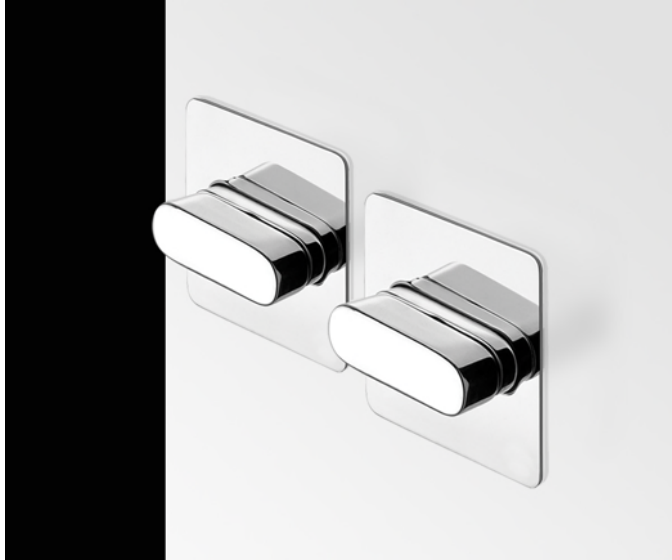

paco jaanson

SUPER BOX IB RUBINETTERIE

Wall Tap Assembly

Product Code: SB400

Dimensions

50mm (w) x 39mm (d) x 50mm (h)

DESCRIPTION

Italian designed and meticulous craftsmanship, the Super Box range of taps offers a minimal and refined style with exceptional functionality and strength, inspired by soft curved geometric edges which provide a modern and elegant alternative to square styles.

A complementary range of mixer taps, showers, bath fillers and spouts adds the perfect solution to the finishing touch.

Features

Made in Italy

Solid Brass Construction

Water Mark Australian Standard

15 Years Limited Warranty

Sleek + Elegant Design

Swivel Spout

Other Finishes - Brushed Nickel*

- Gloss White*
- Gloss Black*
- Gold*
- Rose Gold*

good design
award 2008

*By Special Order

PRICING STRUCTURE

Retail Pricing: