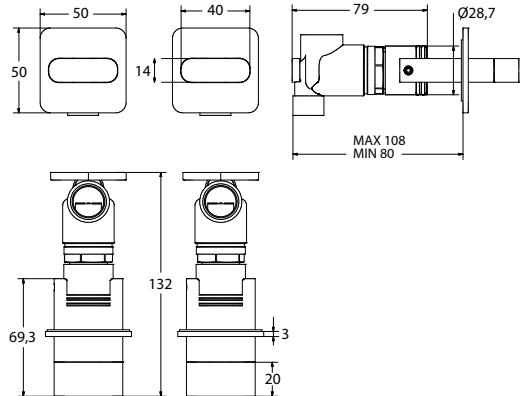

paco jaanson

SUPER BOX IB RUBINETTERIE

Wall Tap Assembly

Product Code: SB400

Dimensions

50mm (w) x 39mm (d) x 50mm (h)

DESCRIPTION

Italian designed and meticulous craftsmanship, the Super Box range of taps offers a minimal and refined style with exceptional functionality and strength, inspired by soft curved geometric edges which provide a modern and elegant alternative to square styles.