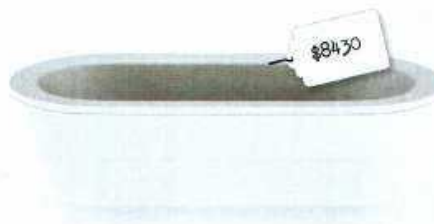

shop {shopaholic}

bargain buys

mid-range

splash out