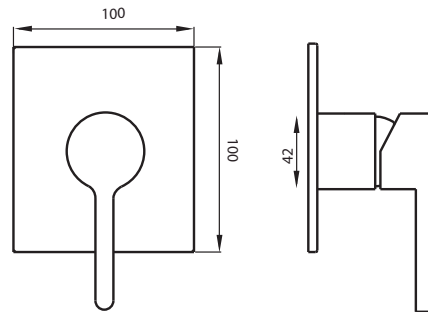

paco jaanson

TOLEDO

Wall Mixer - Polished Chrome
Product Code: ALS-TOWM

Dimensions

100mm (w) x 86mm (d) x 100mm (h)

Features

Solid Brass Construction

Stylish Chrome Plated Finish