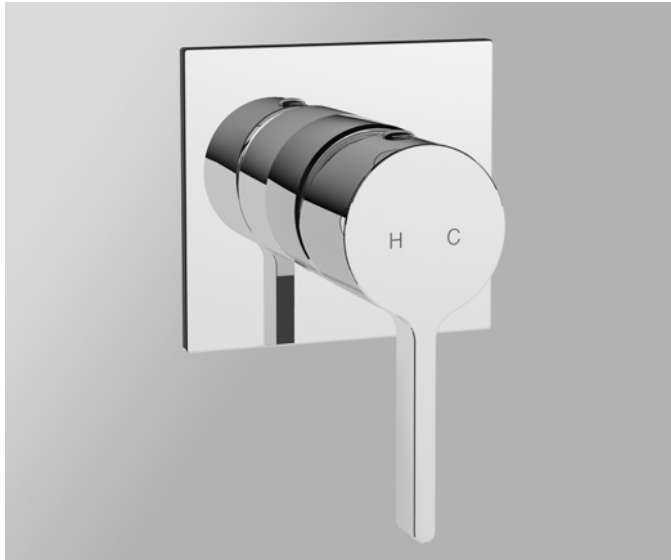

paco jaanson

TOLEDO

Wall Mixer - Polished Chrome
Product Code: ALS-TOWM

Dimensions

100mm (w) x 86mm (d) x 100mm (h)

Features

Solid Brass Construction

Stylish Chrome Plated Finish

Inherent in every Toledo component are the best grade materials stemming from the highest level of thinking.

PRICING STRUCTURE

Retail Pricing:

| | |
|------------------------|-------------------------------|
| Chrome Plated Brass | Body Extension Kit ALS-ISMEXT |
| \$195.00 gst inclusive | \$44.00 gst inclusive |