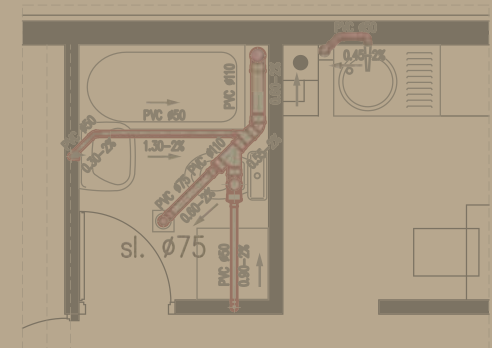

TOLEDO

RONDO

STANDART

SCONDRO

ISIS

 View Sets

Toledo

BASIN MIXER - ALS-TOB

WALL MIXERS

BASIN MIXERS

SINK MIXERS

WALL MIXER / SPOUTS

BATH SPOUTS

 View Range

TOLEDO

RONDO