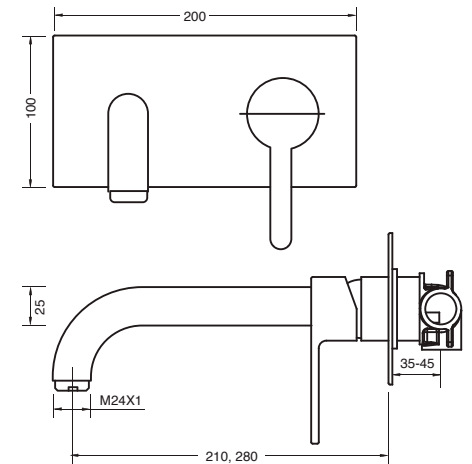

WALL MIXERS

BASIN MIXERS

SINK MIXERS

WALL MIXER / SPOUTS

BATH SPOUTS

View Range

TOLEDO

RONDO

STANDART

SCONDRO

ISIS

View Sets