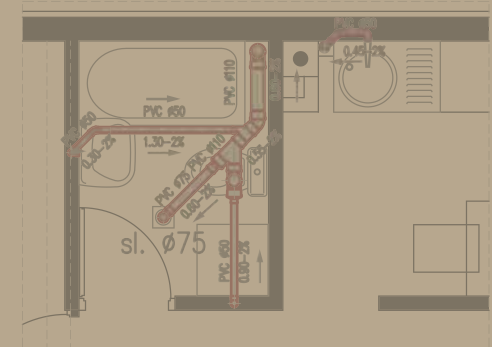

P R O J E C T
S O L U T I O N S

paco jaansön

INTRODUCTION • BASINS • SHOWERS • TAPWARE • TOILETS • ACCESSORIES