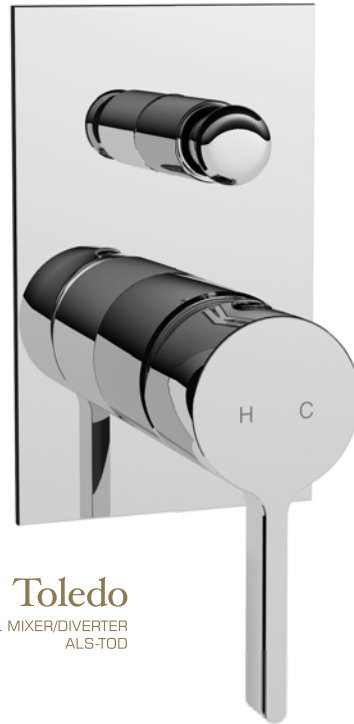

STANDART

SCONDRO

ISIS

 View Sets

Toledo

WALL MIXER & SPOUT ALS-TOW&S

Paco Jaanson **TOLEDO** Wall Mixer & Spout is backed by a Fifteen Year (Replacement Only) Warranty

P R O J E C T
S O L U T I O N S

paco jaanson

INTRODUCTION • BASINS • SHOWERS • **TAPWARE** • TOILETS • ACCESSORIES

WALL MIXERS

BASIN MIXERS

SINK MIXERS

WALL MIXER / SPOUTS

BATH SPOUTS

 View Range

TOLEDO

RONDO

STANDART

SCONDRO

ISIS

 View Sets

Toledo
WALL MIXER/DIVERTER
ALS-TOD

Toledo
WALL MIXERS
ALS-TOWM