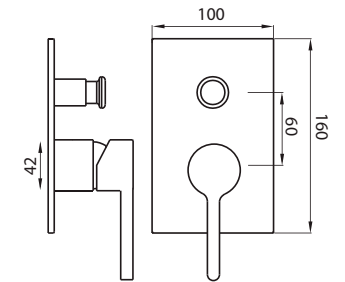

WALL MIXERS

BASIN MIXERS

SINK MIXERS

WALL MIXER / SPOUTS

BATH SPOUTS

View Range

TOLEDO

RONDO

STANDART

SCONDRO

ISIS

View Sets

ALS-TOD

Toledo

WALL MIXERS

Paco Jaanson **TOLEDO** Wall Mixers are backed by a Fifteen Year (Replacement Only) Warranty

P R O J E C T
S O L U T I O N S

paco jaanson

INTRODUCTION • BASINS • SHOWERS • **TAPWARE** • TOILETS • ACCESSORIES