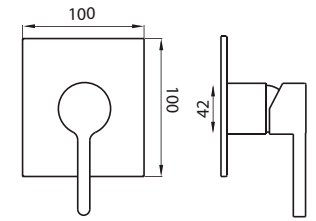

paco jaanson

INTRODUCTION • BASINS • SHOWERS • **TAPWARE** • TOILETS • ACCESSORIES

WALL MIXERS

BASIN MIXERS

SINK MIXERS

WALL MIXER / SPOUTS

BATH SPOUTS

 View Range

TOLEDO

RONDO

STANDART

SCONDRO

ISIS

 View Sets

Toledo
WALL MIXER/DIVERTER
ALS-TOD

Toledo
WALL MIXERS
ALS-TOWM