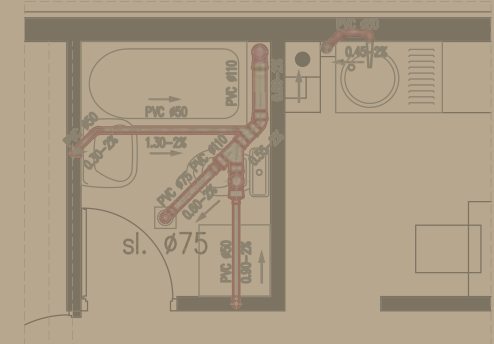

WALL MIXERS

BASIN MIXERS

SINK MIXERS

WALL MIXER / SPOUTS

BATH SPOUTS

 View Range

TOLEDO

RONDO

paco jaanson

INTRODUCTION • BASINS • SHOWERS • **TAPWARE** • TOILETS • ACCESSORIES

WALL MIXERS

BASIN MIXERS

SINK MIXERS

WALL MIXER / SPOUTS

BATH SPOUTS

 View Range