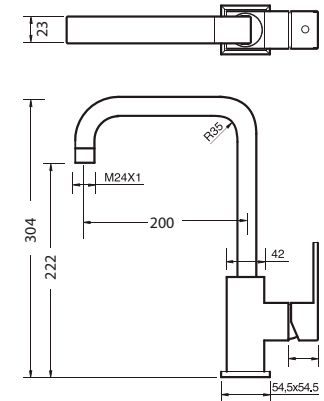

WALL MIXERS
BASIN MIXERS

SINK MIXERS

WALL MIXER / SPOUTS
BATH SPOUTS

View Range

TOLEDO
RONDO
STANDART
SCONDRO
ISIS

View Sets