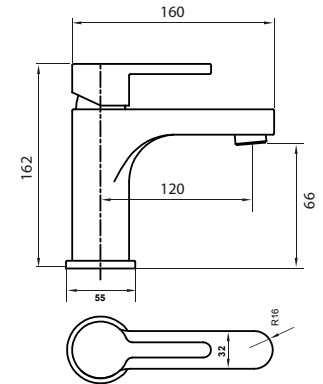

paco jaanson

INTRODUCTION • BASINS • SHOWERS • **TAPWARE** • TOILETS • ACCESSORIES

WALL MIXERS

BASIN MIXERS

SINK MIXERS

WALL MIXER / SPOUTS

BATH SPOUTS

 View Range

TOLEDO

RONDO

STANDART

SCONDRO

ISIS

 View Sets

Toledo

BASIN MIXER - ALS-TOB