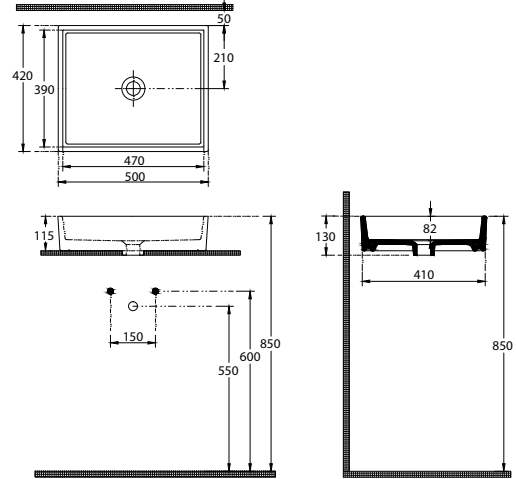

paco jaansōn

ISVEA  1962 ITALIA

Purity - 500mm Vessel Basin White

Product Code: SER2505

Dimensions

500mm (w) x 420mm (d) x 115mm (h)

DESCRIPTION

The Purity collection, designed and manufactured in Italy, offers fine detailing without compromising on practicality.