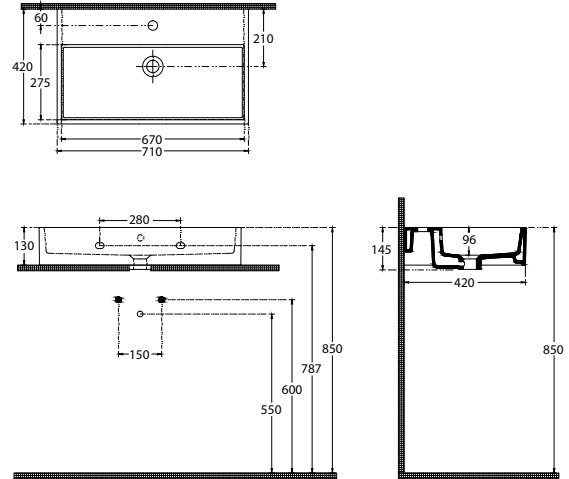

# paco jaansōn

ISVEA  1962 ITALIA

Purity - 710mm Wall / Bench Basin White

Product Code: SER2508

## Dimensions

700mm (w) x 420mm (d) x 130mm (h)

## Features

One Taphole Only

Complete With Overflow

Suitable for Furniture + Wall Mounting

Plug + Waste Not Included

Available in 910, 710, 600, 500 + 450mm