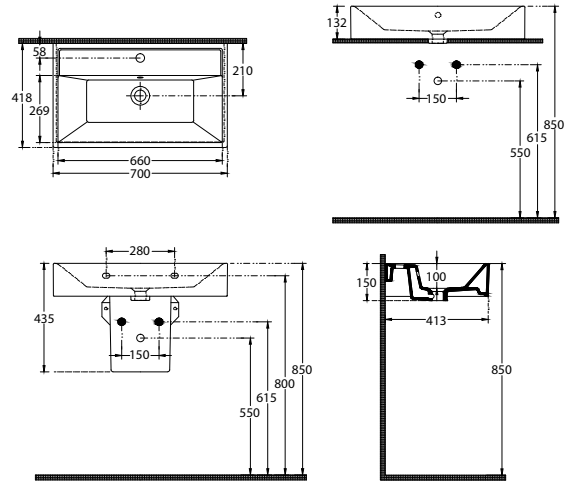

paco jaanson

ISVEA  1962 ITALIA

Sekura - 700mm Wall Basin White

Product Code: SER7728

Dimensions

700mm (w) x 418mm (d) x 132mm (h)

DESCRIPTION

The Sekura collection, designed and manufactured in Italy, offers fine detailing without compromising on practicality.

Features

One Taphole Only

Complete With Overflow

Suitable for Wall Mounting

Plug + Waste Not Included

Available in 900, 700, 600 + 500mm

PRICING STRUCTURE

Retail Pricing: