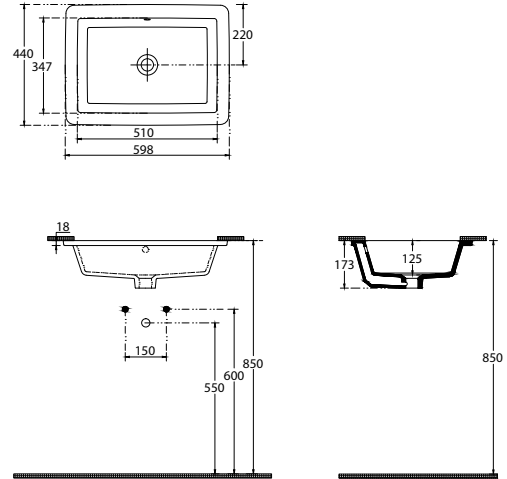

paco jaansōn

ISVEA  1962 ITALIA

Soluzione - 600mm Undercounter Basin White
Product Code: ISV-10PL77050SV

Dimensions

598mm (w) x 440mm (d) x 173mm (h)

DESCRIPTION

The Soluzione collection, brings new production technologies and new design approaches to the field of vitrified ceramics.

Plug + Waste Not Included

Available in 600, 560, 530 + 490mm

PRICING STRUCTURE

Retail Pricing:

Gloss White

\$451.00 gst inclusive

PACO JAANSON BATHROOM INNOVATIONS
Copyright © 2015 All rights reserved

Telephone : 1800 006 260