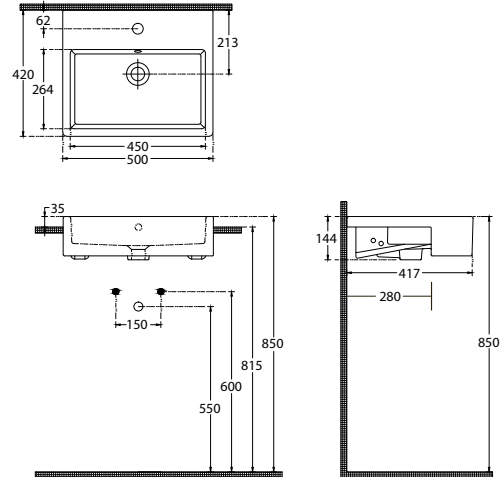

paco jaansōn

ISVEA  1962 ITALIA

Purita Sharp - 500mm Semi Recessed Basin White
Product Code: ISV-10PL52050SV

Dimensions

500mm (w) x 420mm (d) x 144mm (h)

DESCRIPTION

The Purita Sharp collection, designed and manufactured in Italy, offers fine detailing without compromising on practicality.

Characterized by the pure clarity in every detail, Purita collection brings beauty and calmness to the bathroom.

Genesis R & DI Center

Features

- One Taphole Only
- Complete With Overflow
- Suitable for Furniture Mounting
- Plug + Waste Not Included