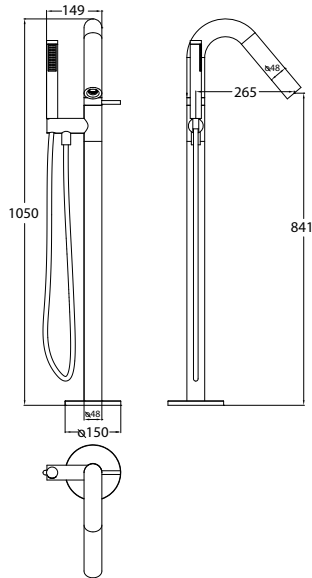

paco jaanson

Buddy Bath Fillers

Isis - 1050mm Free Standing Bathtub Tap
Product Code: ALS-4008.29

Dimensions

149mm (w) x 270mm (d) x 1050mm (h)

DESCRIPTION

Isis Freestanding Bath Mixer with Chrome Hand Shower provide fingertip control for flow and temperature, a stunning simplicity that proves beyond doubt that less really can mean more. Give a clean, minimalist aesthetic appeal to any home.

The straight lines and sweeping curves make this freestanding bath mixer tap ideal for many contemporary bathroom designs. It is coated with polished chrome for a mirror like finish to show hospitality.

PRICING STRUCTURE

Retail Pricing:
Chrome Plated Brass
\$1,295.00 gst inclusive

Features

Chrome Plated Solid Brass
Swivel outlet with
Hand Shower Piece
Inlet- 1/2 Female Flexible
Water Mark Australian Standard
15 Year Limited -
Manufacturers Warranty
Hose Connection