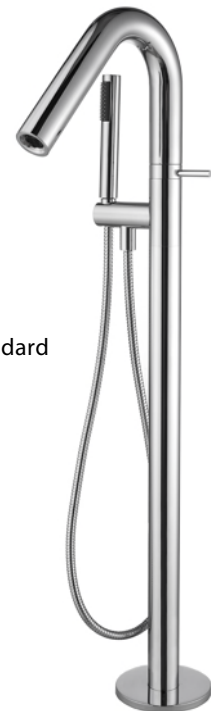

paco jaanson

Buddy Bath Fillers

Isis - 1050mm Free Standing Bathtub Tap
Product Code: ALS-4008.29

Dimensions

149mm (w) x 270mm (d) x 1050mm (h)

DESCRIPTION

Isis Freestanding Bath Mixer with Chrome Hand Shower provide fingertip control for flow and temperature, a stunning simplicity that proves beyond doubt that less really can mean more. Give a clean, minimalist aesthetic appeal to any home.

The straight lines and sweeping curves make this freestanding bath mixer tap ideal for many contemporary bathroom designs. It is coated with polished chrome for a mirror like finish to show hospitality.

PRICING STRUCTURE

Retail Pricing:
Chrome Plated Brass
\$1,295.00 gst inclusive

Features

Chrome Plated Solid Brass
Swivel outlet with
Hand Shower Piece
Inlet- 1/2 Female Flexible
Water Mark Australian Standard
15 Year Limited -
Manufacturers Warranty
Hose Connection