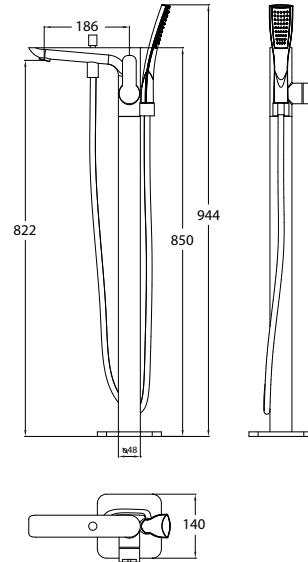

paco jaanson

Buddy Bath Fillers

Jabra - 944mm Free Standing Bathtub Tap
Product Code: ALS-4005.29

Dimensions

143mm (w) x 220mm (d) x 944mm (h)

DESCRIPTION

Jabra Freestanding Bath Mixer with Chrome Hand Shower provide fingertip control for flow and temperature, a stunning simplicity that proves beyond doubt that less really can mean more. Give a clean, minimalist aesthetic appeal to any home.

The straight lines and curved angles make this freestanding bath mixer tap ideal for many contemporary bathroom designs. It is coated with polished chrome for a mirror like finish to show hospitality.

PRICING STRUCTURE

Retail Pricing:
Chrome Plated Brass
\$1,295.00 gst inclusive

Features

- Chrome Plated Solid Brass
- Swivel outlet with
- Hand Shower Piece
- Inlet- 1/2 Female Flexible
- Water Mark Australian Standard
- 15 Year Limited -
- Manufacturers Warranty
- Hose Connection