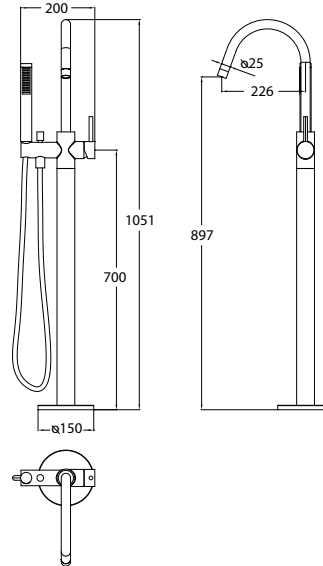

## Buddy Bath Fillers

Rondo - 1051mm Free Standing Bathtub Tap  
Product Code: ALS-4001.29

### Dimensions

200mm (w) x 230mm (d) x 1051mm (h)

### Features

- Chrome Plated Solid Brass
- Swivel outlet with
- Hand Shower Piece
- Inlet- 1/2 Female Flexible
- Water Mark Australian Standard
- 15 Year Limited -
- Manufacturers Warranty
- Hose Connection