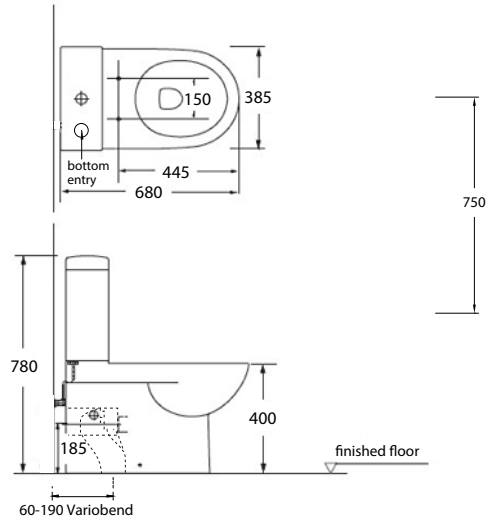

paco jaansōn

Soft

780mm Walled Faced Toilet Suite White

Product Code: HDS-370

Dimensions

385mm (w) x 680mm (d) x 780mm (h)

DESCRIPTION

Soft encompasses a square line robust cistern with a gently curved matching pan. Designed to be bold and solid yet attractive in nature.

Soft comes complete with an overlaid flap soft close seat - Removable for easy cleaning.

Features

WDI Inlet & Outlet Valve

Bottom Entry Water Inlet Cistern

Supplied with AU-001 -

Variobend Connector for S trap

S trap 60 to 190mm - P trap 180mm

Optional Extension for Set-Out up to

260mm S trap - Order Code Au-kada-S

4 Star - Wels 4.5/3 Litres

Soft Close Seat

Made from Vitreous China

PRICING STRUCTURE

Retail Pricing: