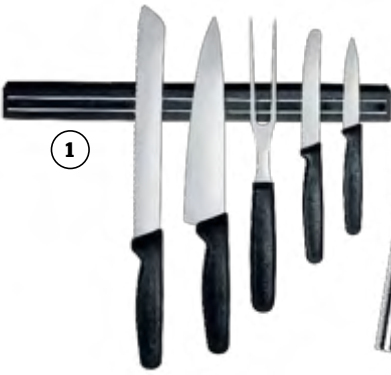

1

2

3

9

4

8

5

kitchen elements

Oven - tick, fridge - tick, cupboards - done. Now it's time to focus on the exciting final details

1. Magnetic knife bar, $59.95 (knives not included), Victorinox. **2.** Aleskär mixer tap, $299, Ikea. **3.** 'Wall Handles' coat hooks and drawer pulls,

7

6