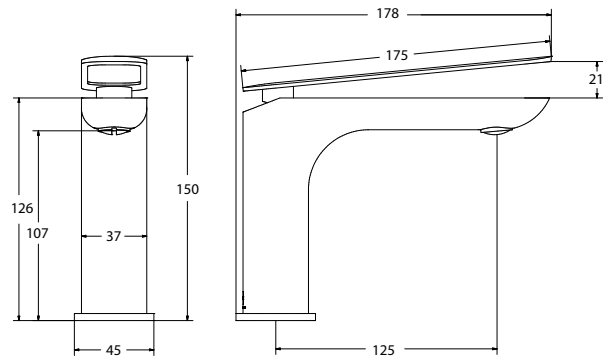

## Dimensions

37mm (w) x 178mm (d) x 150mm (h)

## Features

Made in Italy

Water Mark Australian Standard

Projection: 125mm

Main Body - Single Casted Piece

5 Star - Wels 5 Litres / Min

5 Year Limited -

Manufacturers Warranty