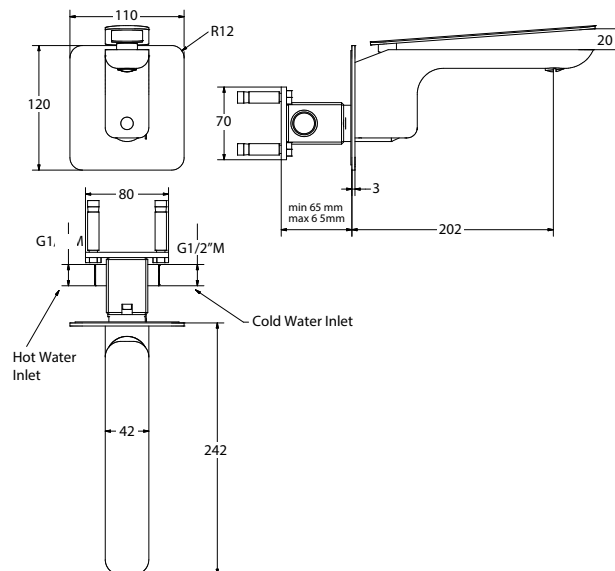

paco jaansōn

KELLY HOPPEN  IB RUBINETTERIE

KH Zero 2 - Wall Spout

Product Code: K2-206

Dimensions

45mm (w) x 140mm (d) x 149mm (h)

DESCRIPTION

As an independent 16-year-old with a relentless passion for design, Kelly Hoppen was given the opportunity to design a family friend's kitchen. This modest commission kick-started one of the most celebrated and extraordinary careers in the design industry.

PRICING STRUCTURE

Retail Pricing:
Chrome Plated Solid Brass
\$990.00 gst inclusive

Kelly Hoppen

Features

Made in Italy

Projection: 202mm

Water Mark Australian Standard

5 Star - Wels 5 Litres / Min