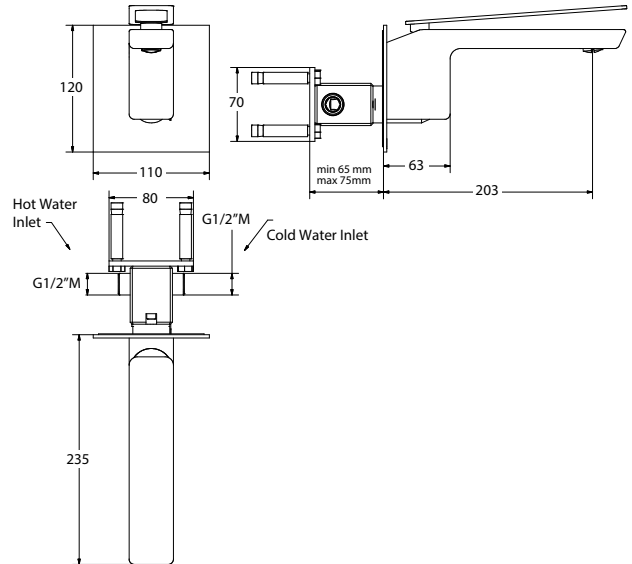

paco jaanson

KELLY HOPPEN  IB RUBINETTERIE

KH Zero 3 - Wall Spout Square

Product Code: K3-206

Dimensions

110mm (w) x 235mm (d) x 130mm (h)

DESCRIPTION

As an independent 16-year-old with a relentless passion for design, Kelly Hoppen was given the opportunity to design a family friend's kitchen. This modest commission kick-started one of the most celebrated and extraordinary careers in the design industry.

PRICING STRUCTURE

Retail Pricing:
Chrome Plated Solid Brass
\$990.00 gst inclusive

Kelly Hoppen

Features

Made in Italy

Projection: 203mm

Water Mark Australian Standard

5 Star - Wels 5 Litres / Min