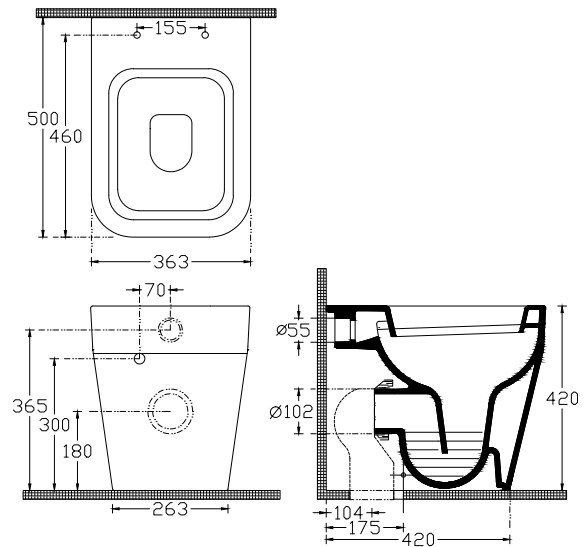

paco jaansōn

ISVEA  1962 ITALIA

Sott Aqua - Floor Pan White

Product Code: ISV-10SQ10001SV

Dimensions

363mm (w) x 500mm (d) x 420mm (h)

DESCRIPTION

The Sott Aqua collection, designed and manufactured in Italy, offers fine detailing without compromising on practicality.

Nativita Design House Studio impress by the diversity offered in the designs of the Isvea washbasin collection.

Consider this a statement piece that is both furniture and a dramatic focus for any bathroom.