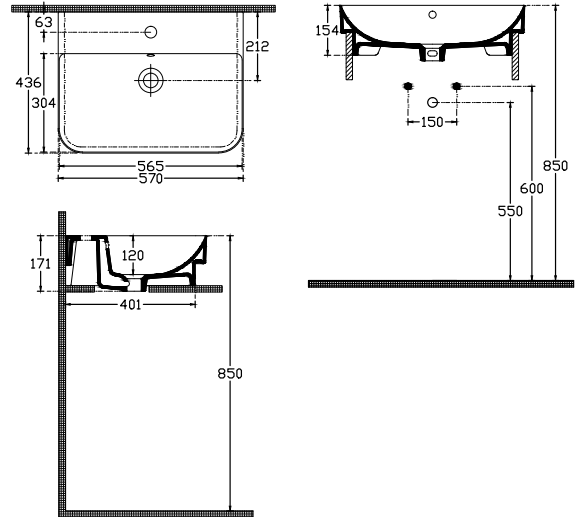

paco jaansōn

ISVEA  1962 ITALIA

Sott Aqua Sharp - 570mm Wall / Bench Basin White
Product Code: ISV-10SQ50057

Dimensions

570mm (w) x 436mm (d) x 154mm (h)

DESCRIPTION

The Sott Aqua Sharp collection, designed and manufactured in Italy, offers fine detailing without compromising on practicality.

PRICING STRUCTURE

Retail Pricing:
Gloss White
\$660.00 gst inclusive

Nativita Design House

Features

With Taphole + Overflow
Suitable for Furniture + Wall Mounting
Plug + Waste Not Included
Available in 480, 570 + 600mm