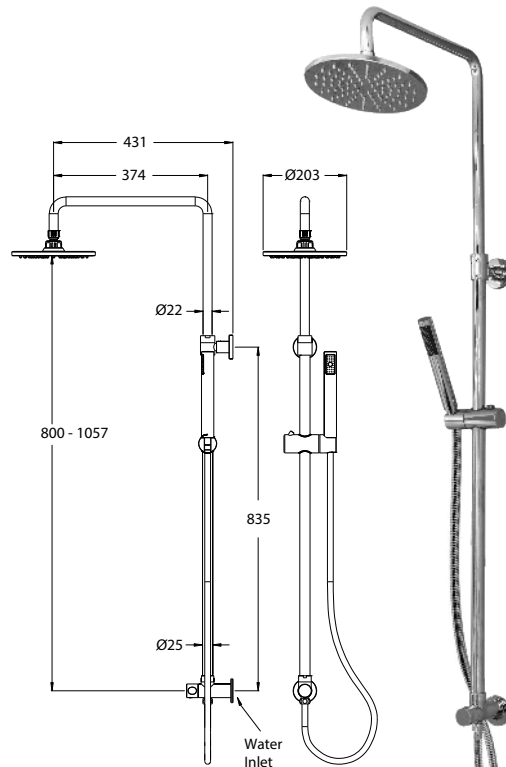

## PROJECTION

Rondo Shower Column

Product Code: Hi-RD976A283

## Dimensions

203mm (w) x 531mm (d) x 1057mm (h)

Project Shower Columns offer the functionality of a swivel head for the unit along the standard wall rail. All products in the collection of rail showers have handsets that can be lifted and used as a hand shower which can be used to clean the body and the shower recess.

## Features

Single Function - Square Shower Heads + Handshower

3 Star - Wels 6 / 6.5 Litres

5 Year Replacement Warranty

Super Smooth Rail System

Bottom Water Inlet

PACO JAANSON BATHROOM INNOVATIONS

Copyright © 2015 All rights reserved