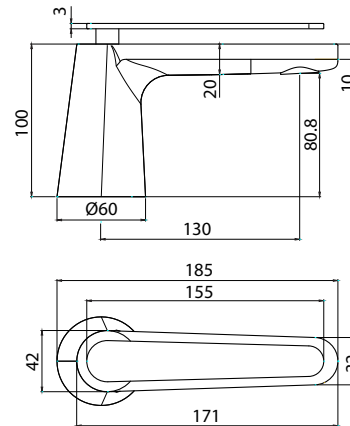

paco jaanson

ATLANTA

Basin Mixer - Polished Chrome / Matt Black
Product Code: ALS-ATBMB

Dimensions

60mm (w) x 185mm (d) x 113mm (h)

John Gulbenkoglou

DESCRIPTION

John Gulbenkoglou designs products as well as traveling the world identifying trends in form and function in design and architecture and more specifically for the bathroom. He has the thankless task of liaising with international product designers in order to adapt new products to the needs of the Australian market conditions.