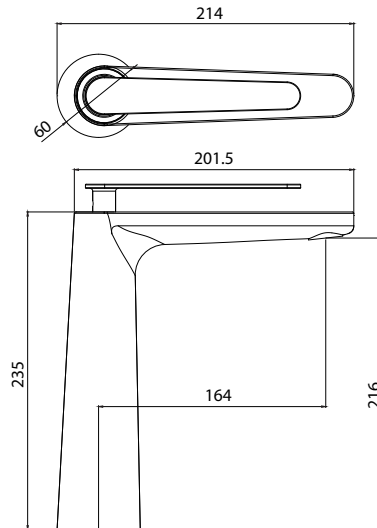

paco jaanson

ATLANTA

Tall Basin Mixer - Polished Chrome
Product Code: ALS-ATTBCP

Dimensions

60mm (w) x 214mm (d) x 250mm (h)

DESCRIPTION

John Gulbenkoglou designs products as well as traveling the world identifying trends in form and function in design and architecture and more specifically for the bathroom. He has the thankless task of liaising with international product designers in order to adapt new products to the needs of the Australian market conditions.