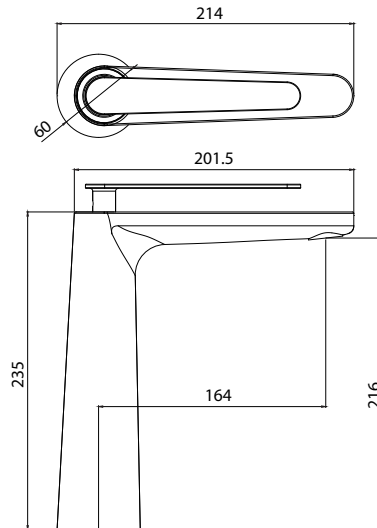

paco jaansōn

ATLANTA

Tall Basin Mixer - Polished Chrome / Matt black
Product Code: ALS-ATTBCP

Dimensions

60mm (w) x 214mm (d) x 250mm (h)

DESCRIPTION

John Gulbenkoglou designs products as well as traveling the world identifying trends in form and function in design and architecture and more specifically for the bathroom. He has the thankless task of liaising with international product designers in order to adapt new products to the needs of the Australian market conditions.