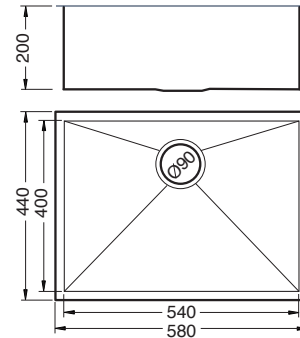

paco jaanson

ARTISAN

Single Bowl Sink

Product Code: CAS810L-58

Featured With Hey Joe Sink Mixer

Overall Dimensions

580mm (w) x 440mm (d) x 200mm (h) x 1.2mm (t)

All dimensions are approximate only and are subject to change by the manufacturer.
Bench cut-outs should not be undertaken based on these dimensions

Features

Suitable for Flush - Under + Inset Mounting

Handmade 1.2mm Thick

Waste Included

25 Year Replacement Warranty

Available in Single Bowl Configuration

- 380 x 440mm - CAS810M-38

- 430 x 430mm - CAS810M-43

- 580 x 440mm - CAS810L-58

Double Bowl Configuration

- 760 x 440mm - CAS820-76

Double Bowl + Drainer Configuration

- 980 x 440mm - CAS821

- 1000 x 480mm - CAS1000-1

Optional Accessories

- Stainless Steel Colandar - CL01