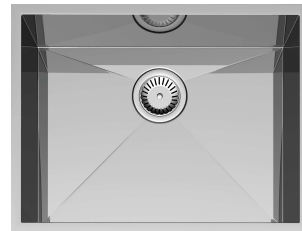

paco jaanson

ARTISAN

Single Bowl Sink

Product Code: CAS810L-58

Featured With Hey Joe Sink Mixer

Overall Dimensions

580mm (w) x 440mm (d) x 200mm (h) x 1.2mm (t)

All dimensions are approximate only and are subject to change by the manufacturer.
Bench cut-outs should not be undertaken based on these dimensions

DESCRIPTION

Artisan is a range that is so versatile that it can be used as an under counter, or flush mounted with the bench or even inset (drop in). The choice is entirely yours!

With extra sharp lines, and deep bowls, Artisan sinks come in different sizes to perfectly suit your bench space.

Features

Suitable for Flush - Under + Inset Mounting

Handmade 1.2mm Thick

Waste Included

25 Year Replacement Warranty

Available in Single Bowl Configuration

- 380 x 440mm - CAS810M-38

- 430 x 430mm - CAS810M-43