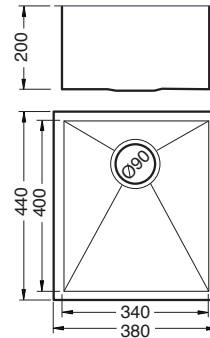

PRICING STRUCTURE

Retail Pricing:
304 Grade Stainless Steel
\$590.00 gst inclusive

Overall Dimensions

380mm (w) x 440mm (d) x 200mm (h) x 1.2mm (t)

All dimensions are approximate only and are subject to change by the manufacturer.
Bench cut-outs should not be undertaken based on these dimensions

Features

Suitable for Flush - Under + Inset Mounting

Handmade 1.2mm Thick

Waste Included

25 Year Replacement Warranty

Available in Single Bowl Configuration

- 380 x 440mm - CAS810M-38

- 430 x 430mm - CAS810M-43

- 580 x 440mm - CAS810L-58

Double Bowl Configuration

- 760 x 440mm - CAS820-76

Double Bowl + Drainer Configuration

- 980 x 440mm - CAS821

- 1000 x 480mm - CAS1000-1

Optional Accessories

- Stainless Steel Colandar - CL01