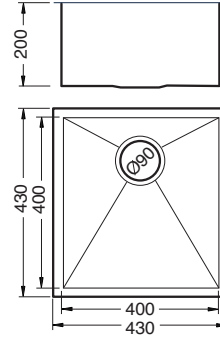

PRICING STRUCTURE

Retail Pricing:
304 Grade Stainless Steel
\$622.00 gst inclusive

Overall Dimensions

430mm (w) x 430mm (d) x 200mm (h) x 1.2mm (t)

All dimensions are approximate only and are subject to change by the manufacturer.
Bench cut-outs should not be undertaken based on these dimensions

Features

Suitable for Flush - Under + Inset Mounting

Handmade 1.2mm Thick

Waste Included

25 Year Replacement Warranty

Available in Single Bowl Configuration

- 380 x 440mm - CAS810M-38

- 430 x 430mm - CAS810M-43

- 580 x 440mm - CAS810L-58

Double Bowl Configuration

- 760 x 440mm - CAS820-76

Double Bowl + Drainer Configuration

- 980 x 440mm - CAS821

- 1000 x 480mm - CAS1000-1

Optional Accessories

- Stainless Steel Colandar - CL01