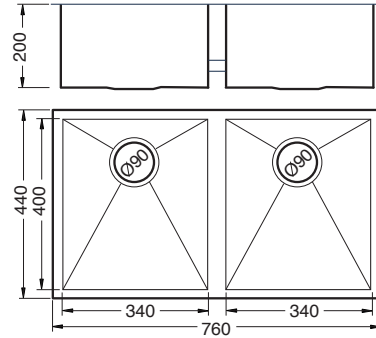

PRICING STRUCTURE

Retail Pricing:

304 Grade Stainless Steel

\$920.00 gst inclusive

Overall Dimensions

760mm (w) x 440mm (d) x 200mm (h) x 1.2mm (t)

All dimensions are approximate only and are subject to change by the manufacturer. Bench cut-outs should not be undertaken based on these dimensions

Features

Suitable for Flush - Under + Inset Mounting

Handmade 1.2mm Thick

Waste Included

25 Year Replacement Warranty

Available in Single Bowl Configuration

- 380 x 440mm - CAS810M-38

- 430 x 430mm - CAS810M-43

- 580 x 440mm - CAS810L-58

Double Bowl Configuration

- 760 x 440mm - CAS820-76

Double Bowl + Drainer Configuration

- 980 x 440mm - CAS821

- 1000 x 480mm - CAS1000-1

Optional Accessories

- Stainless Steel Colandar - CL01