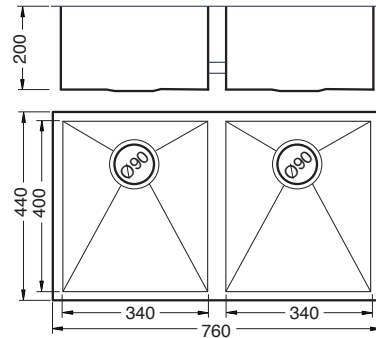

## Overall Dimensions

760mm (w) x 440mm (d) x 200mm (h) x 1.2mm (t)

All dimensions are approximate only and are subject to change by the manufacturer. Bench cut-outs should not be undertaken based on these dimensions

## Features

Suitable for Flush - Under + Inset Mounting

Handmade 1.2mm Thick

Waste Included

Lifetime Limited Manufacturers Warranty

1 Year Limited Commercial Warranty

Available in Single Bowl Configuration

- 380 x 440mm - CAS810M-38

- 430 x 430mm - CAS810M-43

- 580 x 440mm - CAS810L-58

Double Bowl Configuration

- 760 x 440mm - CAS820-76

Double Bowl + Drainer Configuration

- 980 x 440mm - CAS821

- 1000 x 480mm - CAS1000-1

Optional Accessories