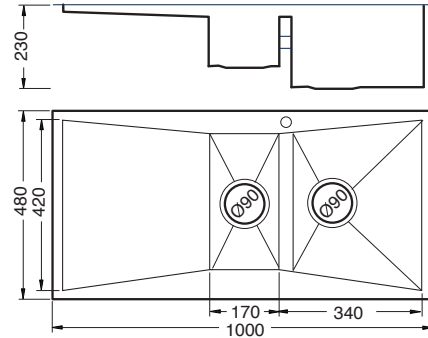

## DESCRIPTION

Artisan is a range that is so versatile that it can be used as an under counter, or flush mounted with the bench or even inset (drop in). The choice is entirely yours!

With extra sharp lines, and deep bowls, Artisan sinks come in different sizes to perfectly suit your bench space.

### Overall Dimensions

1000mm (w) x 480mm (d) x 230mm (h) x 1.2mm (t)

All dimensions are approximate only and are subject to change by the manufacturer. Bench cut-outs should not be undertaken based on these dimensions

### Features

Suitable for insert only

Waste Included

25 Year Replacement Warranty

Available in Single Bowl Configuration

- 380 x 440mm - CAS810M-38
- 430 x 430mm - CAS810M-43
- 580 x 440mm - CAS810L-58

Double Bowl Configuration