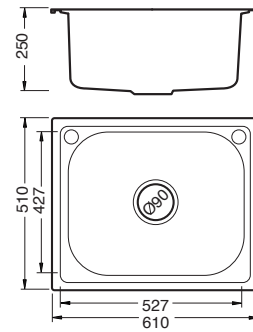

## Overall Dimensions

610mm (w) x 510mm (d) x 250mm (h)

All dimensions are approximate only and are subject to change by the manufacturer. Bench cut-outs should not be undertaken based on these dimensions

- 610 x 510mm - A28

Tap Hole on Request

Compact + Practical Design

PACO JAANSON BATHROOM INNOVATIONS

Copyright © 2015 All rights reserved

Telephone : 1800 006 260

Email - [info@pacojaanson.com.au](mailto:info@pacojaanson.com.au)