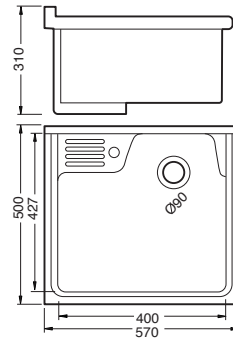

paco jaanson

LAUNDRY

Single Bowl Ceramic Tub

Product Code: BE-YSG112

Featured With Tangent Sink Mixer

Overall Dimensions

570mm (w) x 500mm (d) x 310mm (h)

All dimensions are approximate only and are subject to change by the manufacturer. Bench cut-outs should not be undertaken based on these dimensions

Features

Waste + Overflow Included

25 Year Replacement Warranty

Available in Ceramic Bowl Configuration

- 470 x 510mm - BE-YSG114
- 570 x 500mm - BE-YSG112
- 710 x 530mm - BE-YSG001

Stainless Steel Bowl Configuration

- 610 x 510mm - A28

Optional Extra

White Polyurethane Cabinet - BE-112CAB

Overall Size 570 x 500 x 780mm

DESCRIPTION

Sleek, contemporary basins have been a common choice of designers whose clients still want to keep a traditional design theme.