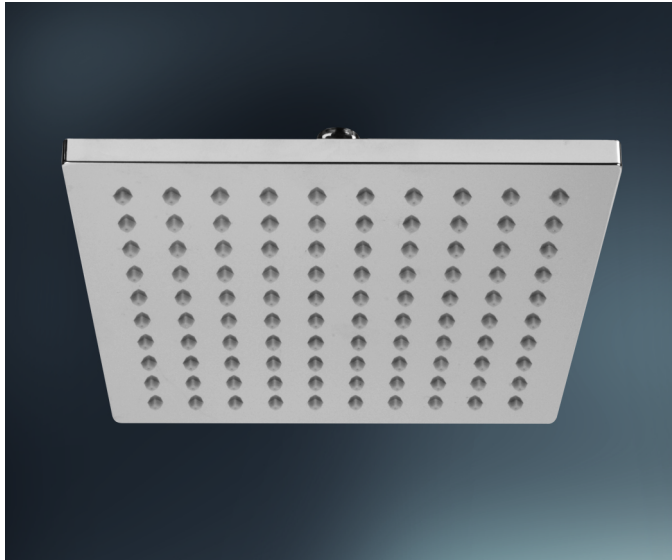

paco jaanson

Projection

Square Shower Head 200mm
Product Code: HI-990A

Dimensions

200mm (w) x 200mm (d) x 66mm (h)

DESCRIPTION

Choosing the right shower for your bathroom is not just about good looks and design, it's also important to recognise the function you want it to perform in order to get the best possible result. It's about form + function, + the Projection Range offers something for every consideration.

This large 200mm square rain shower head provides an indulgent rainfall of water. Its high quality finish and construction will look great in any bathroom, and its simple to install.

Distinction and magnificence emerges from the freshness of each design piece.

PRICING STRUCTURE

Retail Pricing:
Chrome Plated Brass
\$109.00 gst inclusive

Features

- Ceiling Mount Swivel included
- Wall + Ceiling Mount Arms Available
- Anticalcination Head
- Polished Chrome
- 4 Star Water Rating - 4.5Lpm
- 15 years warranty