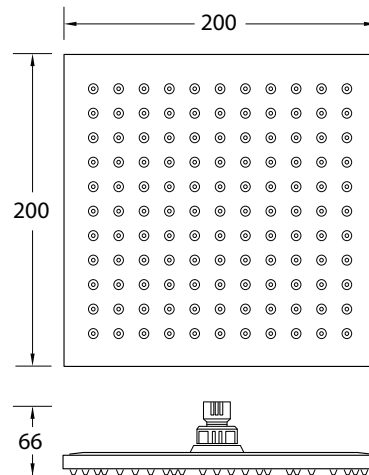

paco jaanson

Projection

Square Shower Head 200mm
Product Code: HI-990A

Dimensions

200mm (w) x 200mm (d) x 66mm (h)

DESCRIPTION

Choosing the right shower for your bathroom is not just about good looks and design, it's also important to recognise the function you want it to perform in order to get the best possible result. It's about form + function, + the Projection Range offers something for every consideration.

This large 200mm square rain shower head provides an indulgent rainfall of water. Its high quality finish and construction will look great in any bathroom, and its simple to install.

Distinction and magnificence emerges from the freshness of each design piece.