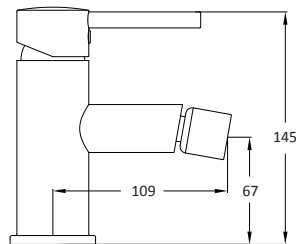

paco jaanson

RONDO

Bidet Mixer - Polished Chrome
Product Code: ALS-7241

Dimensions

35mm (w) x 147mm (d) x 145mm (h)

DESCRIPTION

The Rondo Range is a select group of exceptional pieces of high-quality design, artistic and hi-tech. Captivating and enthralling there is something to enhance any bathroom space that is designed with an evolutionary flair and suitable for the consumer that demands the highest level of finish.