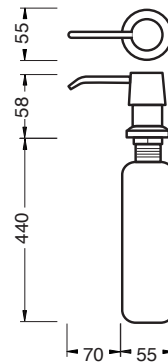

paco jaanson

SINKWARE ACCESSORIES

Stainless Steel Soap Pump

Product Code: SP01

Featured With Tangent Sink Mixer + Stainless Steel Colandar

Dimensions

55mm (w) x 125mm (d) x 58mm (h)

DESCRIPTION