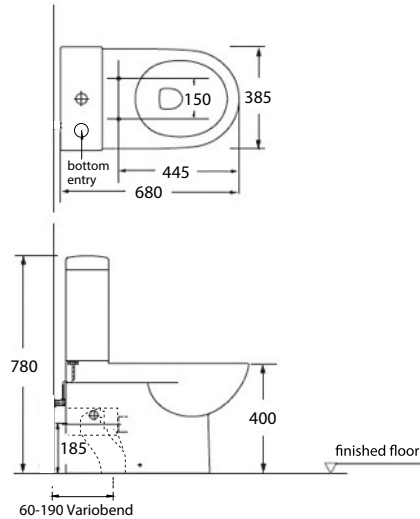

paco jaanson

Soft

780mm Walled Faced Toilet Suite White

Product Code: HDS-370

Dimensions

385mm (w) x 680mm (d) x 780mm (h)

DESCRIPTION

Soft encompasses a square line robust cistern with a gently curved matching pan. Designed to be bold and solid yet attractive in nature.

S trap 60 to 190mm - P trap 180mm

Optional Extension for Set-Out up to 260mm S trap - Order Code Au-kada-S

4 Star - Wels 3.3 Litres Average

15 Years Limited Manufacturers Warranty

1 Year Limited Commercial Warranty