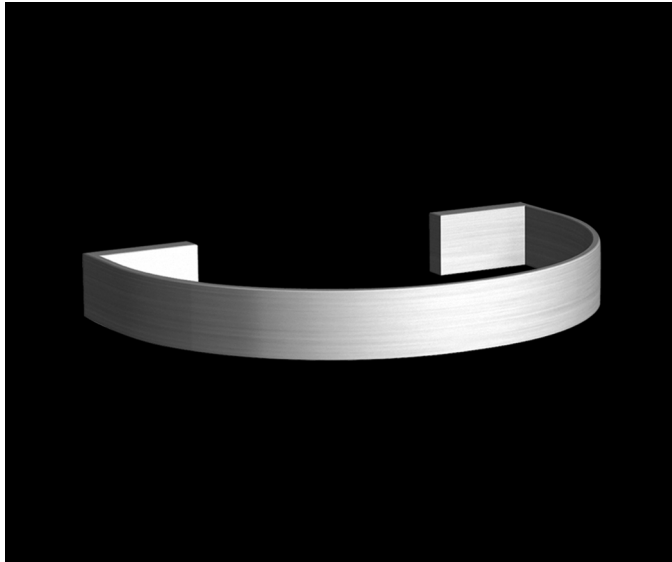

## SERAPH

Bathroom Accessories - Towel Ring

Product Code: HI-13506SS Matt S/S + HI-13506PSS Polished S/S

### Dimensions

177mm (w) x 112mm (d) x 22mm (h)

## DESCRIPTION

Forged from Stainless Steel the Seraph selection draws you in with modern lines and strength. A designers dream of desirable simplicity with seductive curves.

Minimalist functionalism demand that beauty naturally and necessarily follow, the seraph selection is no exception.